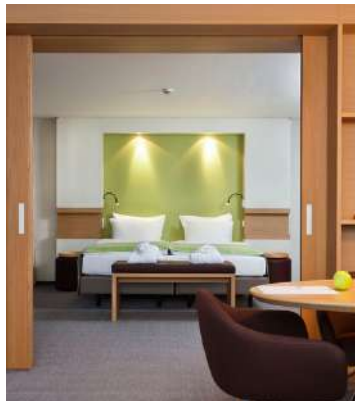

GET INSPIRED

Silva Hotel Spa Balmoral
Route de Balmoral, 33
4900 Spa, Belgique
Tel : +32 87 79 32 50
info@silvahotel.be
www.silvahotelspabalmoral.be

Florine Bamba
Meetings & Events Manager
+32 (0)478 80 17 42
florine.bamba@silvahotel.be

Laura Charbonel
Sales & Marketing Manager
+32 (0) 472 03 12 24
laura.charbonel@silvahotel.be

Lola Barnabé
Sales & Events Manager
+32 (0) 472 03 11 25
lola.barnabee@silvahotel.be